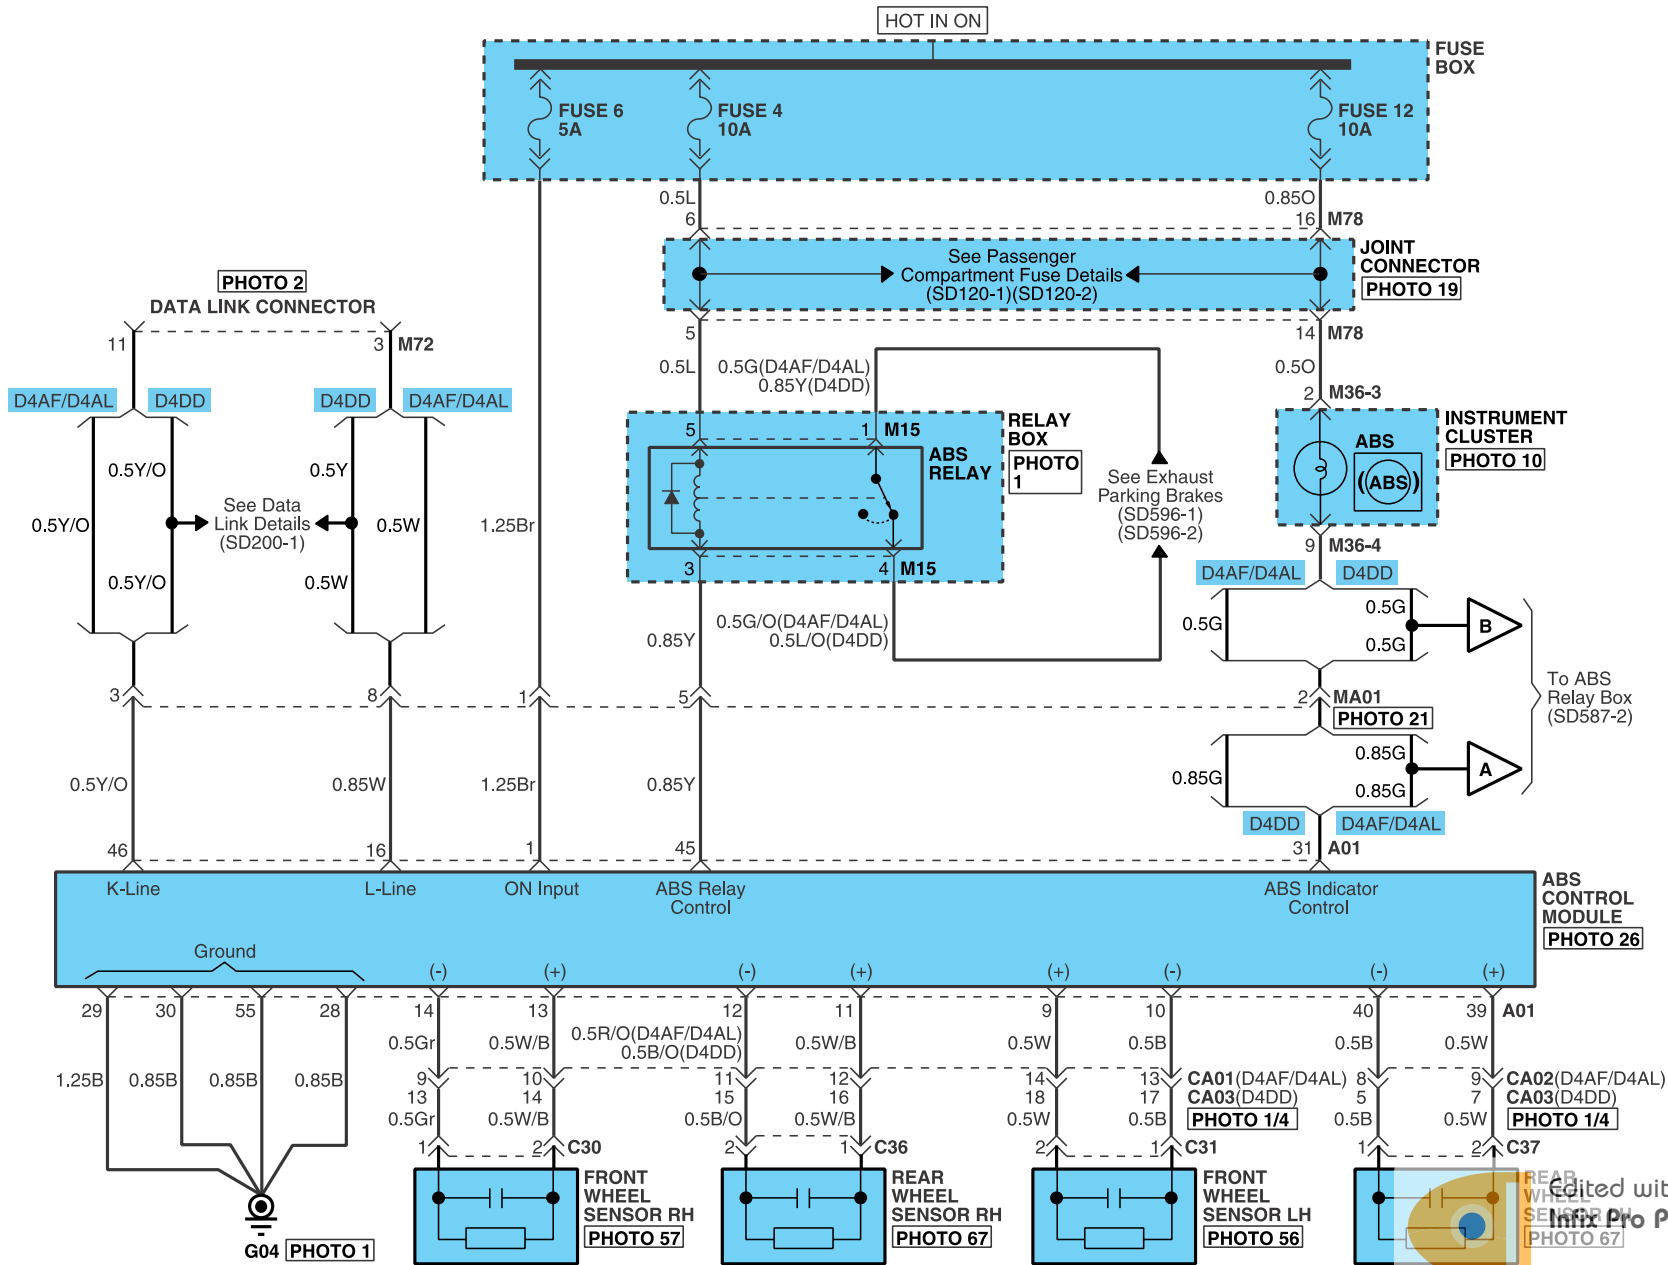

ABS CONTROL SYSTEM (1)

SD587-1

Edited with the demo version of Infix Pro PDF Editor

To remove this notice, visit: www.iceni.com/unlock.htm

ABS CONTROL SYSTEM

ABS CONTROL SYSTEM (2)

SD587-2

Edited with the demo version of Info Pro PDF Editor

To remove this notice, visit: www.iceni.com/unlock.htm

ABS CONTROL SYSTEM

ABS CONTROL SYSTEM (3)

SD587-3

A01

28	*	26	25	*	*	*	*	*	19	*	*	16	*	14	13	12	11	10	9	*	7	6	5	*	*	*	1
55	54	53	*	*	*	49	48	*	46	45	*	*	*	*	40	39	*	37	*	35	34	33	*	31	30	29	
*	*	*	*	*	*	*	*	*	*	*	*	*	*	*	*	*	*	*	*	*	*	*	*	*	*	*	*