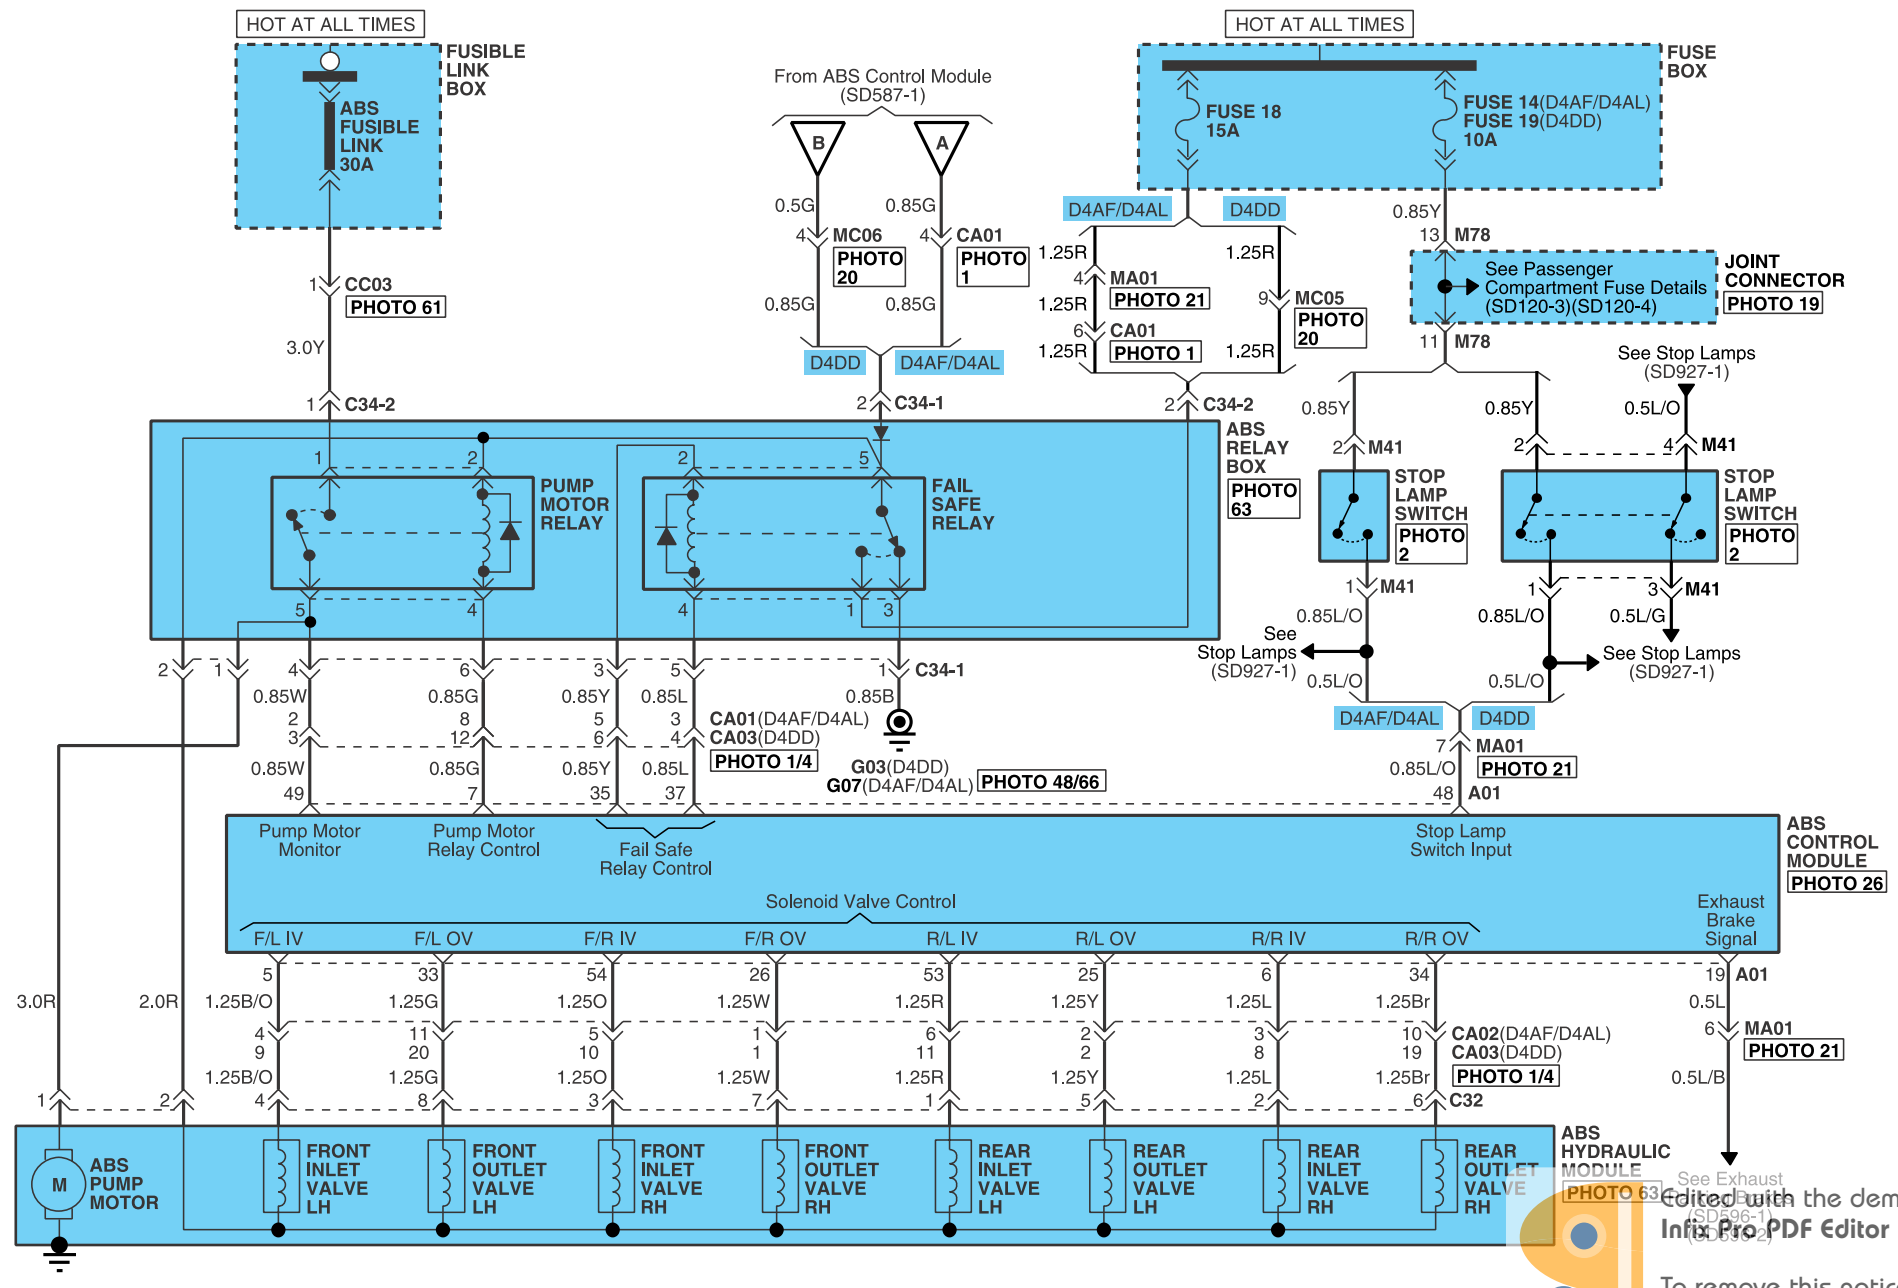

ABS CONTROL SYSTEM (1)

SD587-1

Edited with the demo version of Infix Pro PDF Editor

To remove this notice, visit: www.iceni.com/unlock.htm

ABS CONTROL SYSTEM

ABS CONTROL SYSTEM (2)

SD587-2

Edited with the demo version of Info Pro PDF Editor

To remove this notice, visit: www.iceni.com/unlock.htm

ABS CONTROL SYSTEM

ABS CONTROL SYSTEM (3)

SD587-3

A01

28	*	26	25	*	*	*	*	*	19	*	*	16	*	14	13	12	11	10	9	*	7	6	5	*	*	*	1
55	54	53	*	*	*	49	48	*	46	45	*	*	*	*	40	39	*	37	*	35	34	33	*	31	30	29	
*	*	*	*	*	*	*	*	*	*	*	*	*	*	*	*	*	*	*	*	*	*	*	*	*	*	*	*